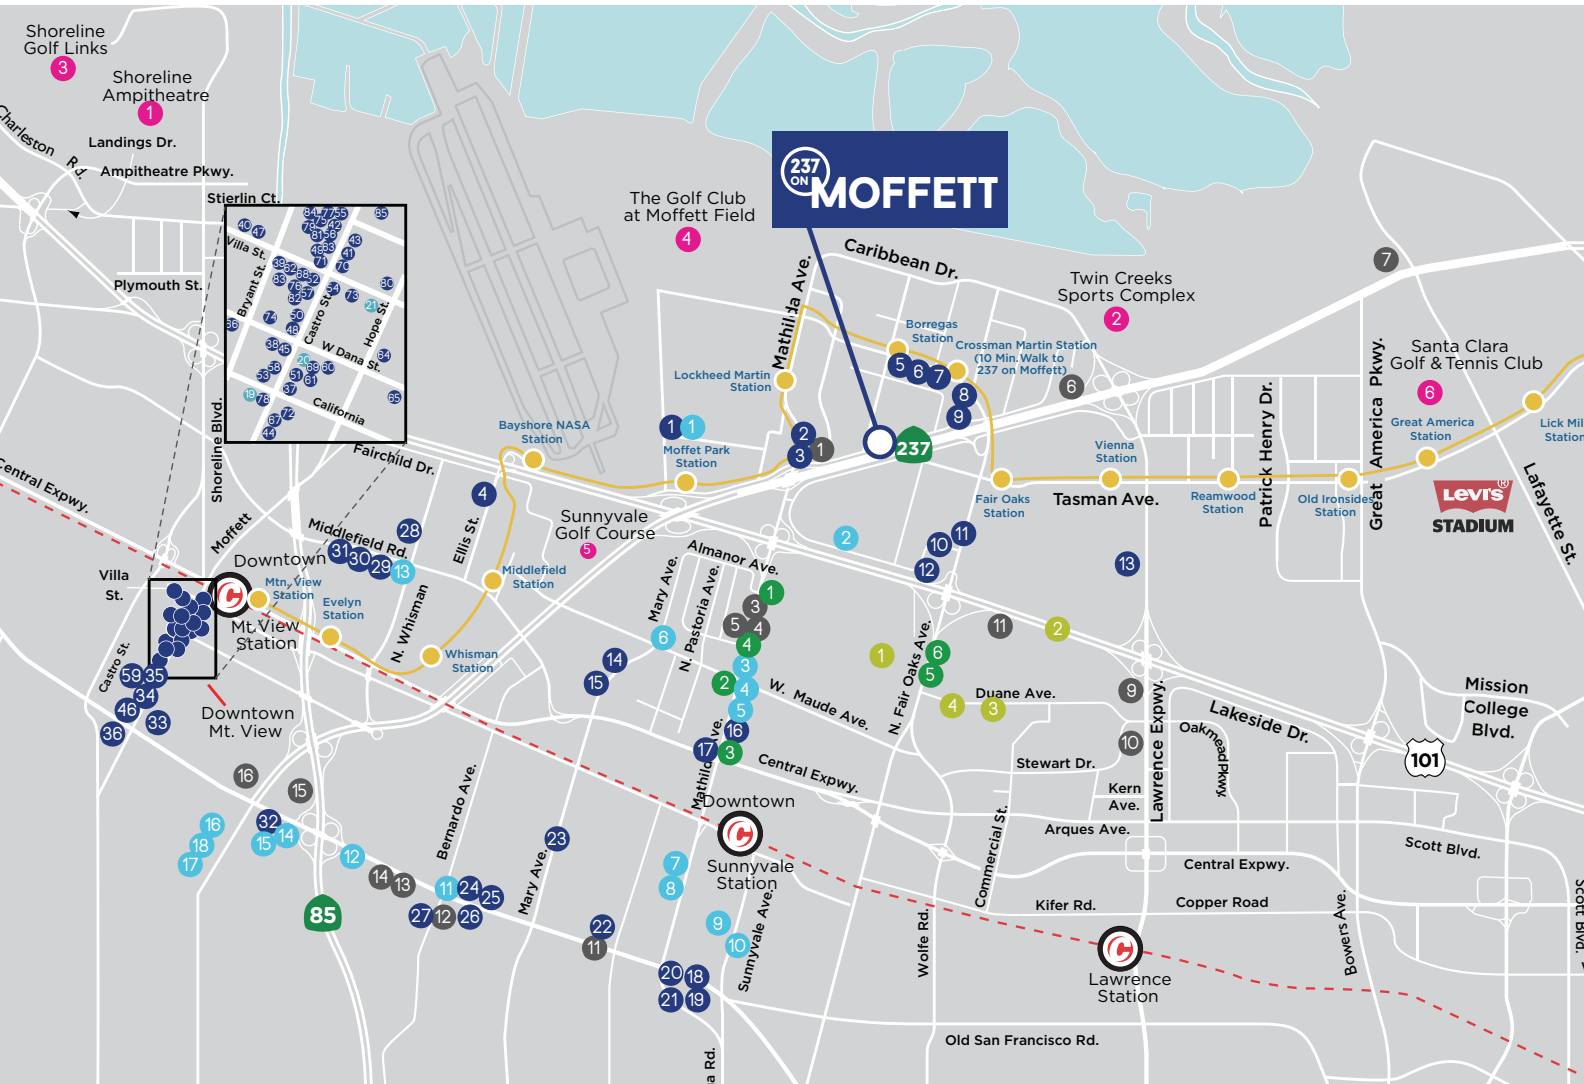

AMENITIES & TRANSPORTATION MAP

KEY

- Restaurants
- Hotels
- Entertainment/Recreation

- Shopping/Services
- Preschool/Infant Care
- Gas Stations

237
ON

MOFFETT