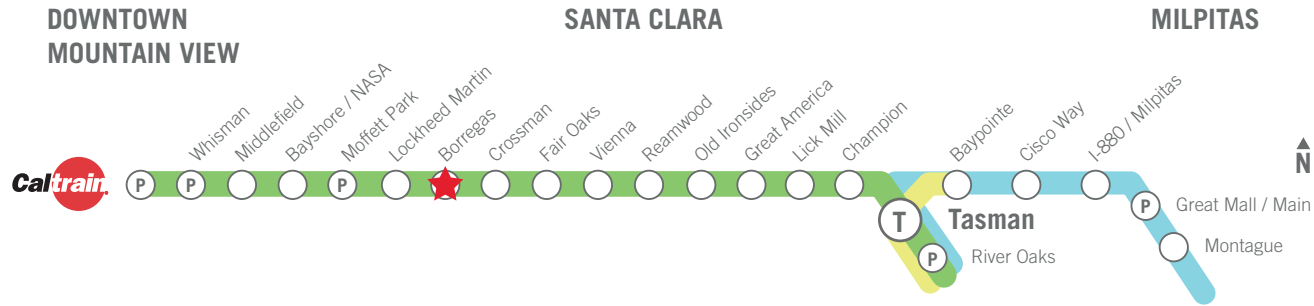

PRESCHOOLS/INFANT CARE

- 1 Columbia State Preschool
- 2 Children's Creative Learning Center
- 3 Rainbow Montessori
- 4 California Young World Preschool

GAS STATION

- 1 Mathilda Shell
- 2 Mathilda Valero
- 3 Mathilda 76
- 4 Sunnyvale Beacon Gas
- 5 Valero Service Station
- 6 Bayshore 76

TRANSPORTATION SCHEDULES

VTA SCHEDULE

Weekday - Peak Morning North Bound												
Winchester	5:18	5:33	5:48	6:03	6:18	6:33	6:48	7:03	7:18	7:33	7:48	8:03
Bascom	5:23	5:38	5:53	6:08	6:23	6:38	6:53	7:08	7:23	7:38	7:53	8:08
Fruitdale	5:25	5:40	5:55	6:10	6:25	6:40	6:55	7:10	7:25	7:40	7:55	8:10
San Jose Diridon	5:30	5:45	6:00	6:15	6:30	6:45	7:00	7:15	7:30	7:45	8:00	8:15
San Jose Convention Center	5:36	5:51	6:06	6:21	6:36	6:51	7:06	7:21	7:36	7:51	8:06	8:21
Santa Clara	5:41	5:56	6:11	6:26	6:41	6:56	7:11	7:26	7:41	7:56	8:11	8:26
Civic Center	5:48	6:03	6:18	6:33	6:48	7:03	7:18	7:33	7:48	8:03	8:18	8:33
Metro	5:53	6:08	6:23	6:38	6:53	7:08	7:23	7:38	7:53	8:08	8:23	8:38
Tasman	6:02	6:17	6:33	6:48	7:03	7:19	7:34	7:49	8:04	8:19	8:34	8:49
Old Ironsides	6:11	6:29	6:44	7:00	7:13	7:29	7:44	7:59	8:14	8:29	8:44	8:59
Fair Oaks	6:17	6:35	6:50	7:06	7:19	7:35	7:50	8:05	8:20	8:35	8:50	9:05
Lockhead Martin	6:24	6:42	6:57	7:13	7:26	7:42	7:57	8:12	8:27	8:42	8:57	9:12

Weekday - Peak Morning South Bound												
Mountain View	6:10	6:25	6:40	6:54	7:09	7:24	7:39	7:54	8:09	8:24	8:40	
Middlefield	6:15	6:30	6:45	6:59	7:14	7:29	7:44	7:59	8:14	8:29	8:45	
Lockhead Martin	6:22	6:37	6:52	7:06	7:21	7:36	7:51	8:06	8:21	8:36	8:52	
Fair Oaks	6:28	6:43	6:58	7:12	7:27	7:42	7:57	8:12	8:27	8:42	8:58	